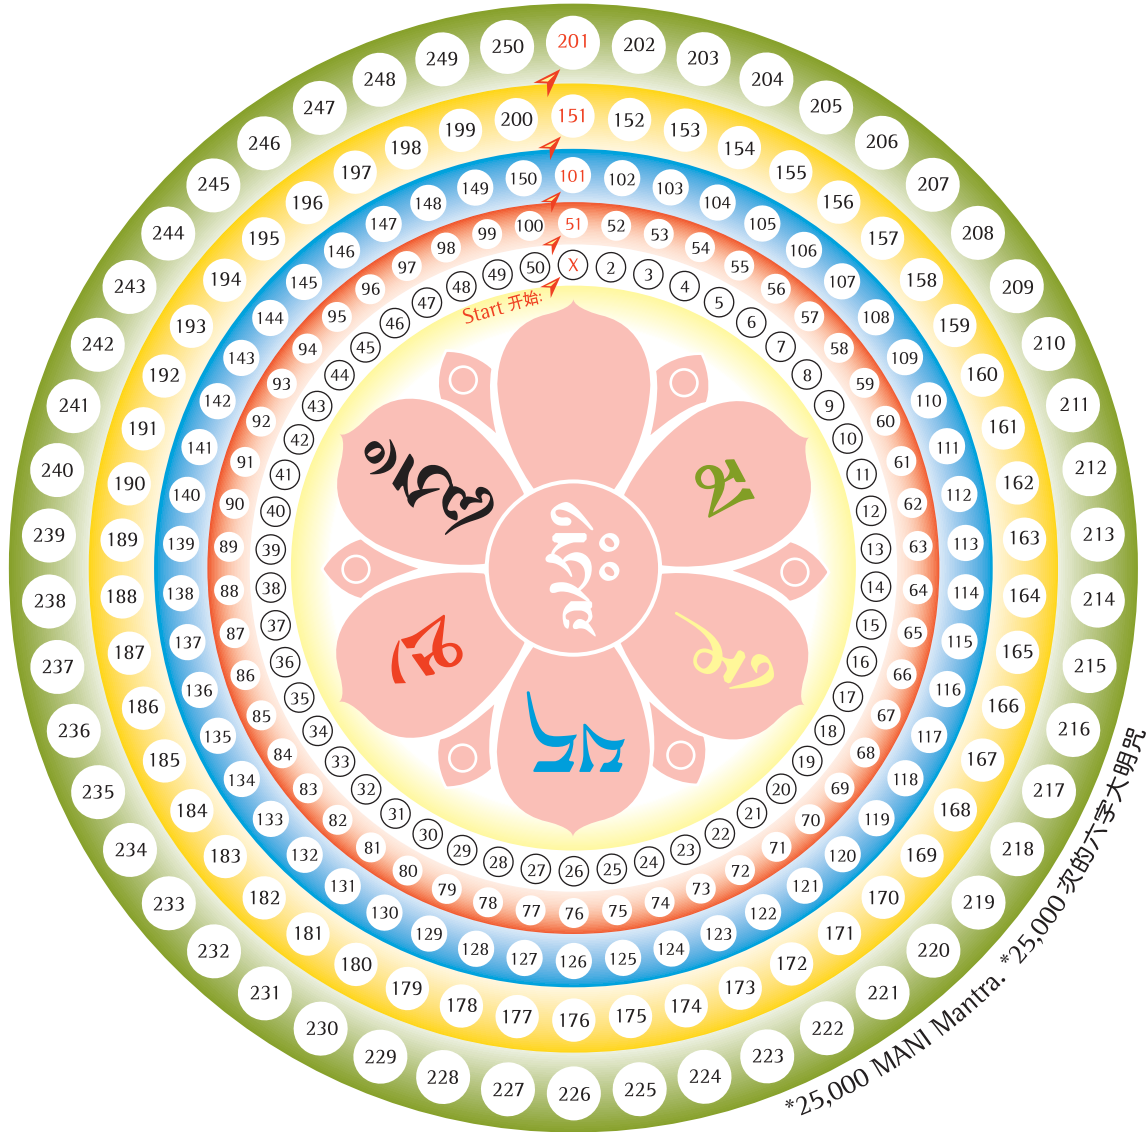

OM MANI PADME HUNG

唵 嘛 呢 叭 咩 吽

Every circle represents 108 times (or one mala) of the Mani mantra. Please mark a cross (X) on one (1) circle after the recitation of 108 times of the mantra. Please return the completed form to the Centre.

每一个小圈代表**108次**的六字大明咒，当念满**108次**的六字大明咒时，就在一个小圈上划个**(X)**，请将划满的表格交回本会。

Name 姓名 : Dedicated to 功德迴向 :

Address 地址 :

.....

..... Tel 電話 :

吉隆坡金剛乘卡瑪迦如佛教會